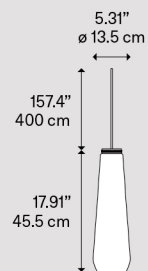

Glass Drop

Cluster Suspension

Glass Drop

Light source
Sorgente luminosa

Structure
Montatura

Diffuser
Diffusore

LED E27
1 max 25W

White

Chrome

LED
Medium Base
1 max 25W

White

Chrome

BULBS not included
LAMPADINE non incluse

Net Weight/ Peso Netto: 1.77 kg

Pack/ Colli: 2

Suspension lamps must be installed on a canopy
Le lampade a sospensione devono essere installate su rosone